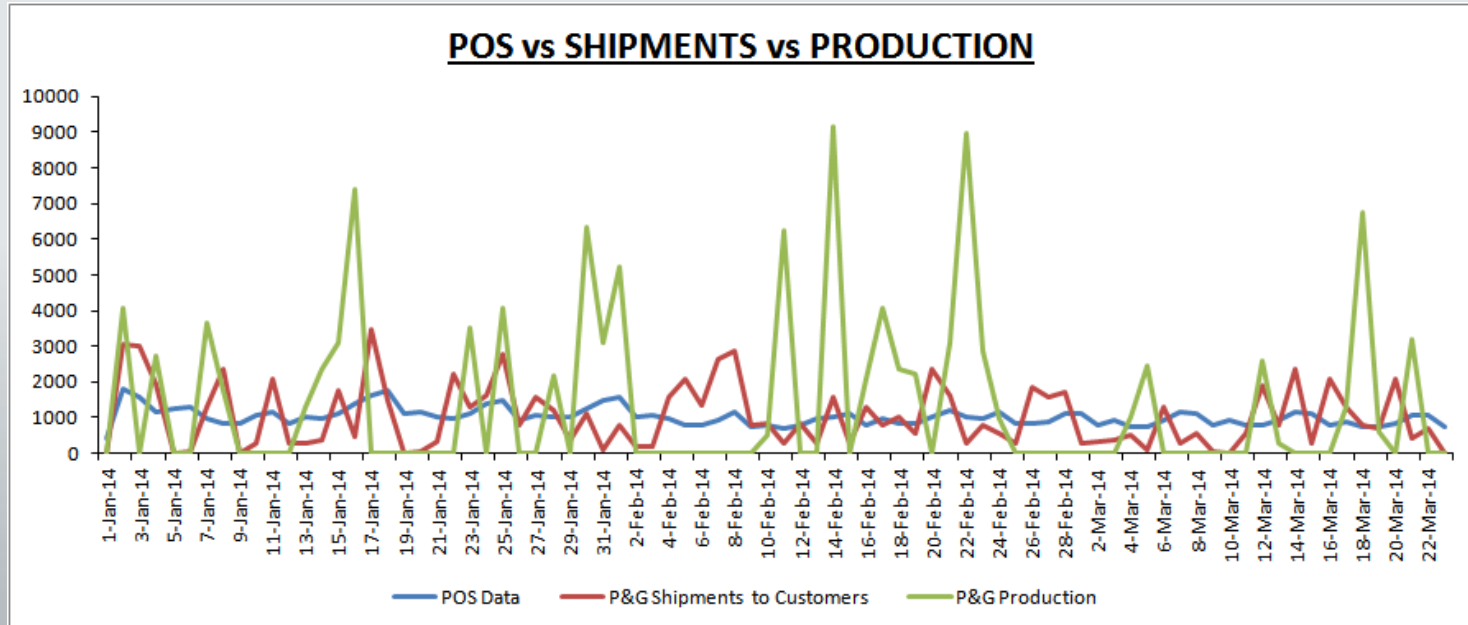

alice

Alliance for
Logistics Innovation
through Collaboration
in Europe

Sustainable future
logistics

The reality and the hype

Sergio Barbarino
Research Fellow
P&G

The Hype!

Immediate delivery:
rarely a real need

Bullwhip Effect in Pampers: Blue line is purchases

Physical Internet Concept

- Like the Internet PI allows the creation of a very interconnected network. Efficiently moving goods across the world like the internet does with data.